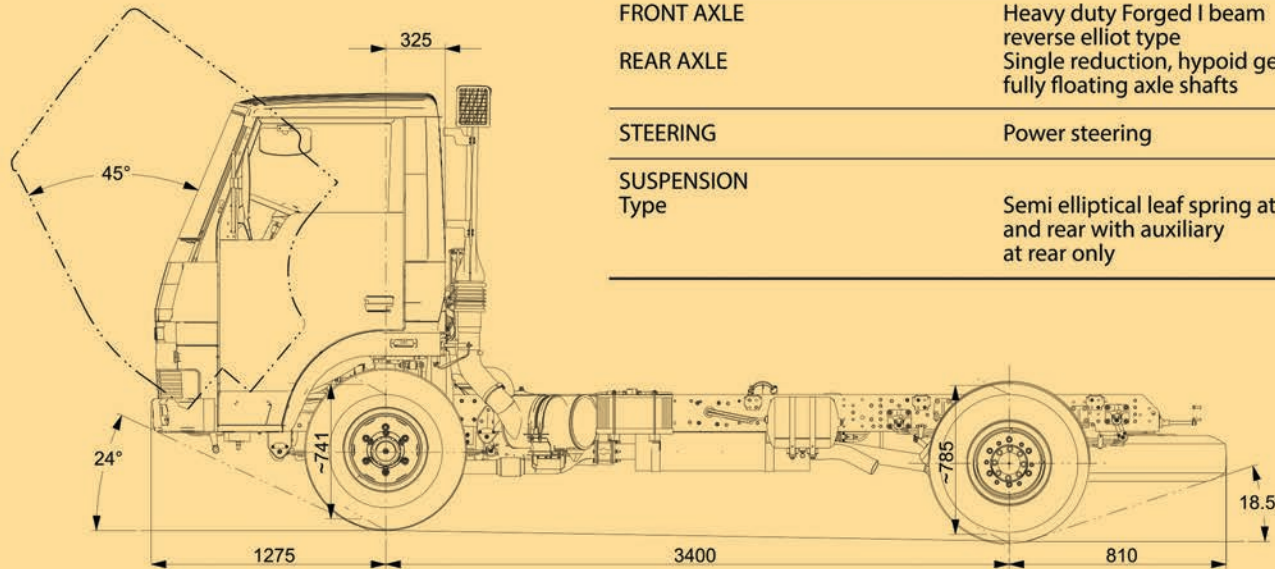

**TATA MOTORS**  
Connecting Aspirations

**PLAY**   
**STRONG**

**LPT 913**  
**Light Truck**

# LPT 913 Light Truck

## Spesification

ENGINE Model	TATA 697 TC/IC EURO-II, 5675 cc
No. of Cylinders	6 inline
Max. Engine Output	130 PS@ 2400 rpm
Max. Torque	363 Nm @ 1800 rpm
CLUTCH	310 mm (Dia)
GEAR BOX	GBS – 40 synchromesh
No. of Gears	5 F + 1 R
Gear Ratio	1st – 7.51, 2nd – 3.99, 3rd – 2.5, 4th – 1.51, 5th – 1, Rev – 6.93
Final Gear Ratio	4.125
FRONT AXLE	Heavy duty Forged I beam reverse elliot type
REAR AXLE	Single reduction, hypoid gear, fully floating axle shafts
STEERING	Power steering
SUSPENSION Type	Semi elliptical leaf spring at front and rear with auxiliary at rear only

Shock Absorber	Hydraulic double acting telescopic type at front and rear
BRAKES	
Service Brake	Dual circuit full air S-CAM brake
Parking Brake	Spring actuated parking brake acting on rear wheels
Engine Exhaust Brake	Coupled with service brake
WHEELS AND TYRES	
Tyres	8.25 R 16-16 PR
Wheel Rims	6.00 G x 16 SDC
No of Wheels	Front – 2 Rear – 4 Spare – 1
FUEL TANK Capacity	120 Liters
CAB	Full Forward tilt cabin
CHASSIS DIMENSION (MM)	
Wheel Base	3400
Overall Length	6210
Max. Width	2140
Max. Height (unladen)	2341
Front Overhang	1275
PERFORMANCE	
Max. Gradeability in 1st Gear (with Standard gear box & rear axle)	37%
Max Geared Speed in Top Gear (with standard rear axle)	90 kmph
Minimum Turning Circle in m	12.3
WEIGHT (KGS)	
Max. Pmissible FAW	3000
Max. Pmissible RAW	6000
Max. Pmissible GVW	9000